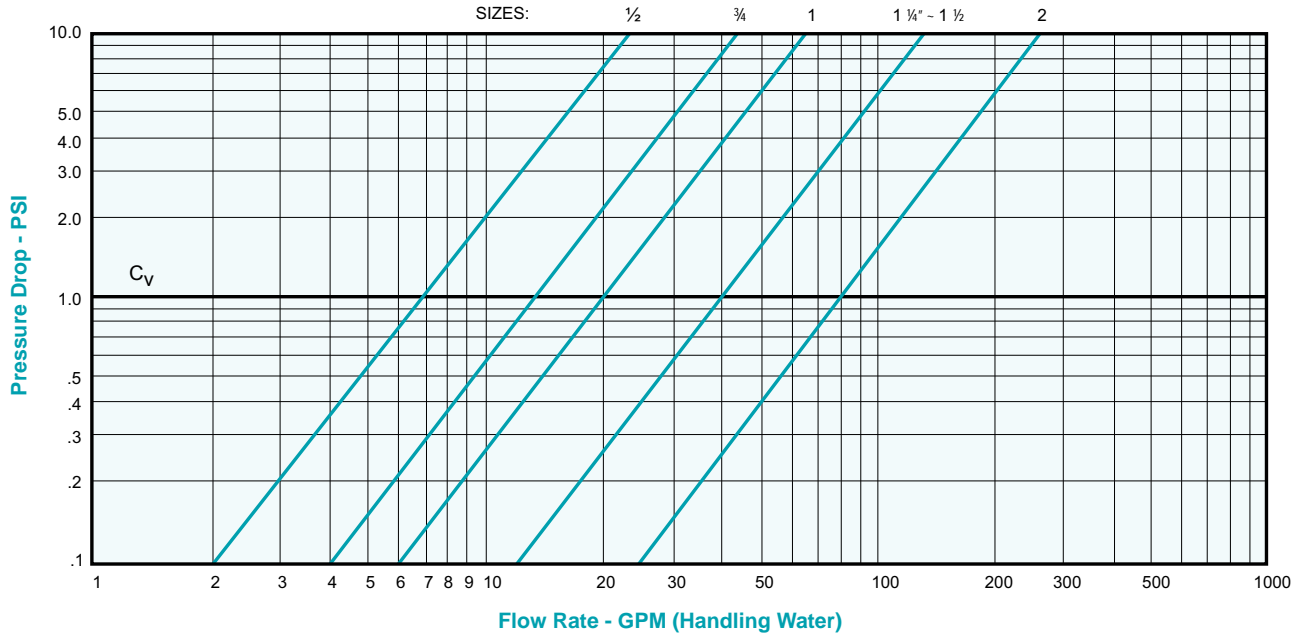

Pressure Drop Charts - ECONO Threaded Check Valves

THREADED END - BRONZE CHECK VALVE (CV20)

THREADED END - STAINLESS STEEL CHECK VALVE (CV80)