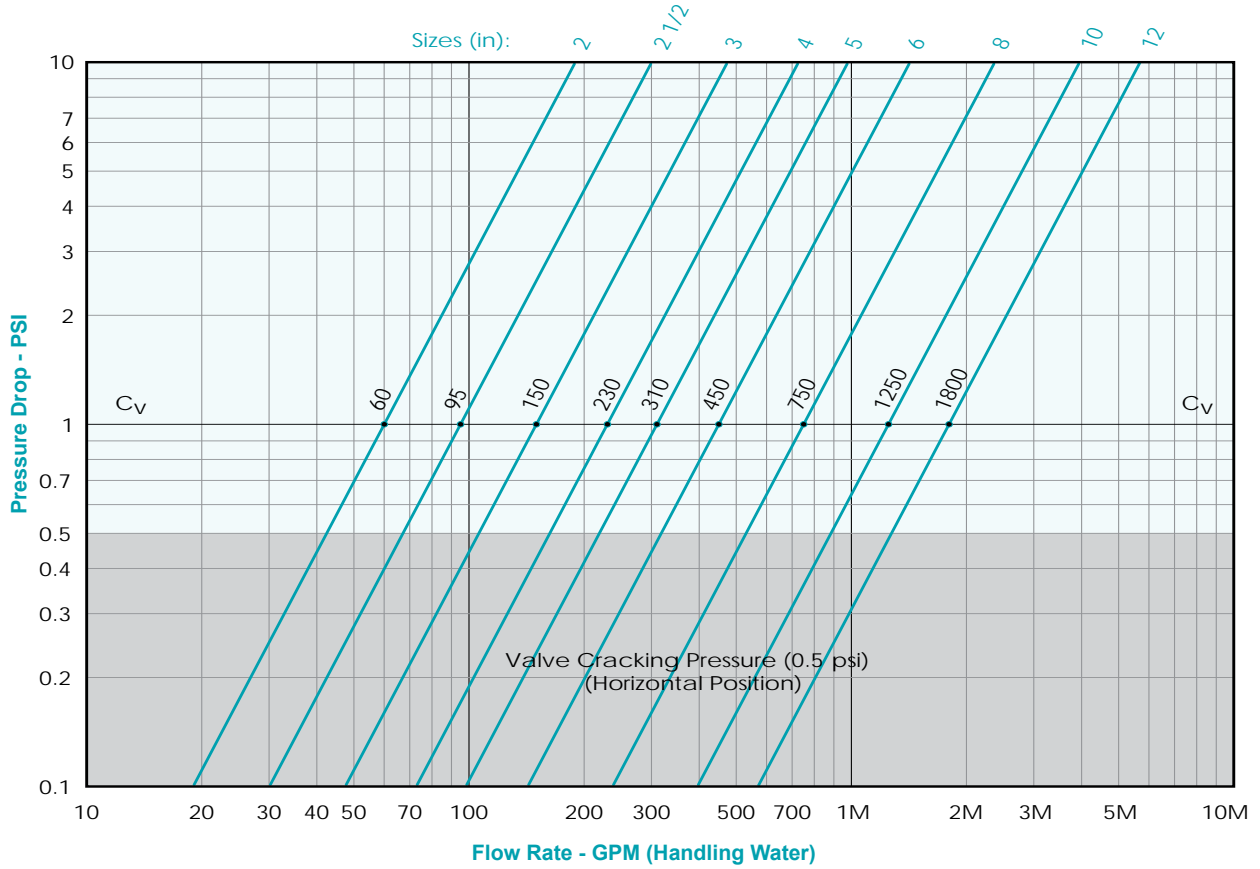

Pressure Drop Charts - Check Valves

WAFER TYPE SILENT CHECK VALVES (CV90, CV91)

GLOBE TYPE SILENT CHECK VALVES (CV50, CV51, CV52)