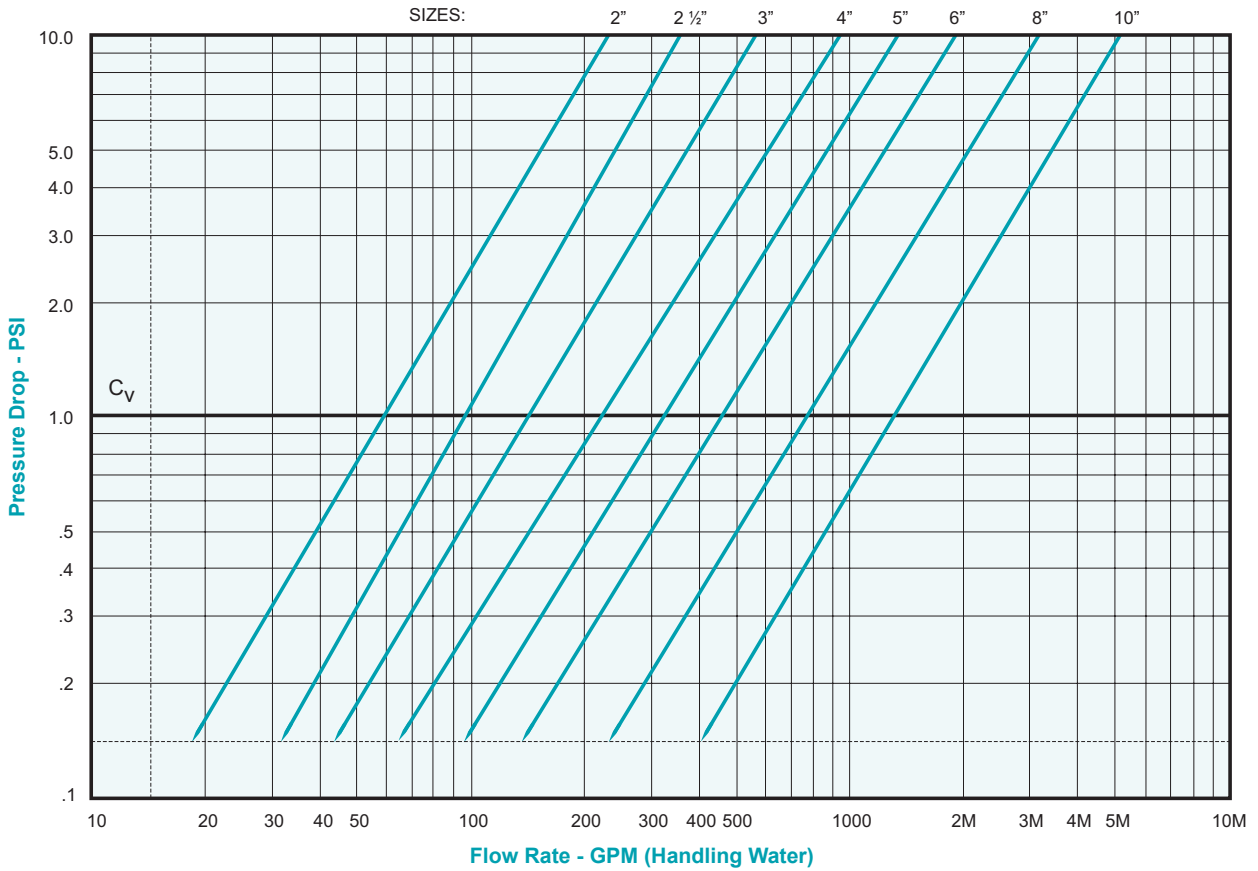

Pressure Drop Charts - Check Valves

WAFER TYPE SILENT CHECK VALVES (CV90, CV91)

GLOBE TYPE SILENT CHECK VALVES (CV50, CV51, CV52)